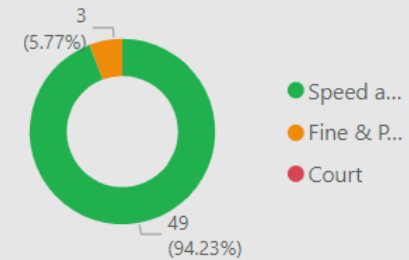

• CSEO – Calne Area Board - 1 January 2023 to 22 August 2024

CSEO Activity Dashboard

Outcomes are dependent on previous convictions and history

49.00
No. Speed awareness co...

3.00
No. Fine & Points

0.00
No. Court

12
No. of Locations

Location	Year	Month	Speed awareness course	Fine & Points	Court	CPT	Area Board
A4 Calne Bike Meet / JUNCT Park Lane	2024	July	29.00	2.00	0.00	Chippenham	Calne
Calne - A4 Main Road Near Junction Park Lane Cherhill Calne	2023	July	7.00	0.00	0.00	Chippenham	Calne
Calne - A4 Main Road Near House Number 6 Cherhill Calne	2023	July	6.00	1.00	0.00	Chippenham	Calne
Compton Bassett Opposite The Pub, SN11 8RQ	2024	April	3.00	0.00	0.00	Chippenham	Calne
East Tytherton Pinnigers Farm (Field entrance opposite entrance to Pinnegers Farm)	2024	April	3.00	0.00	0.00	Chippenham	Calne
Compton Bassett - Outside Public House	2023	May	1.00	0.00	0.00	Chippenham	Calne
Compton Bassett - Bus Shelter	2023	March	0.00	0.00	0.00	Chippenham	Calne
Compton Bassett - Bus Shelter	2023	May	0.00	0.00	0.00	Chippenham	Calne
Compton Bassett - Bus Shelter	2023	June	0.00	0.00	0.00	Chippenham	Calne
Compton Bassett - Bus Shelter	2023	August	0.00	0.00	0.00	Chippenham	Calne
Compton Bassett - Bus Shelter	2023	September	0.00	0.00	0.00	Chippenham	Calne
Compton Bassett - Bus Shelter	2023	October	0.00	0.00	0.00	Chippenham	Calne
Total			49.00	3.00	0.00		

Activity by Area Board

Activity by CPT

Outcomes